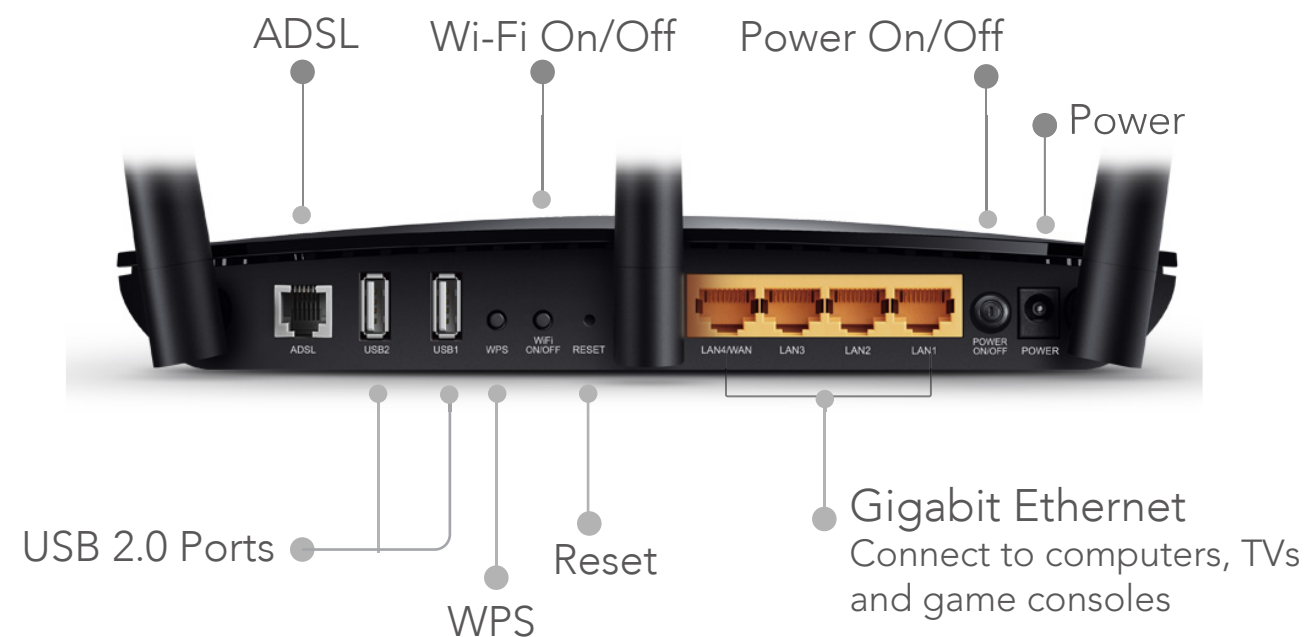

Specifications

Hardware

- **Ethernet Ports:** 3 10/100/1000Mbps RJ45 LAN Ports, 1 10/100/1000Mbps RJ45 WAN/LAN Port, 1 RJ11 Port
- **USB Ports:** 2 USB 2.0 Ports
- **Button:** WPS Button, Reset Button, Wi-Fi On/Off Button, Power On/Off Button
- **External Power Supply:** 12V/2.5A
- **Dimensions (W x D x H):** 9.0 x 6.3 x 1.5 in. (229 x 160 x 37mm)
- **IEEE Standards:** IEEE 802.3, 802.3u, 802.3ab
- **ADSL Standards:** Full-rate ANSI T1.413 Issue 2, ITU-T G.992.1(G.DMT), TU-TG.992.2(G.Lite), ITU-T G.994.1 (G.hs), ITU-T G.995.1
- **ADSL2 Standards:** ITU-T G.992.3 (G.DMT.bis), ITU-T G.992.4 (G.lite.bis)
- **ADSL2+ Standards:** ITU-T G.992.5
- **Antenna Type:** 3 external detachable dual band antennas (RP-SMA)
- **Antenna Gain:** 3 x 2dBi for 2.4GHz and 3 x 3dBi for 5GHz

Wireless

- **Wireless Standards:** IEEE 802.11 a/n/ac 5GHz, IEEE 802.11b/g/n 2.4GHz
- **Frequency:** 2.4GHz and 5GHz
- **Signal Rate:** 1300Mbps at 5GHz, 450Mbps at 2.4GHz
- **Transmit Power:** CE: <20dBm(2.4GHz, EIRP), <23dBm(5GHz, EIRP)
- **Wireless Function:** Enable/Disable Wireless Radio, WDS Bridge, WMM, Wireless Statistics
- **Wireless Security:** 64/128-bit WEP, WPA/WPA2, WPA-PSK/WPA-PSK2 encryptions, Wireless MAC Filtering
- **Wireless Schedule:** Support 2.4GHz and 5GHz Wireless Schedule